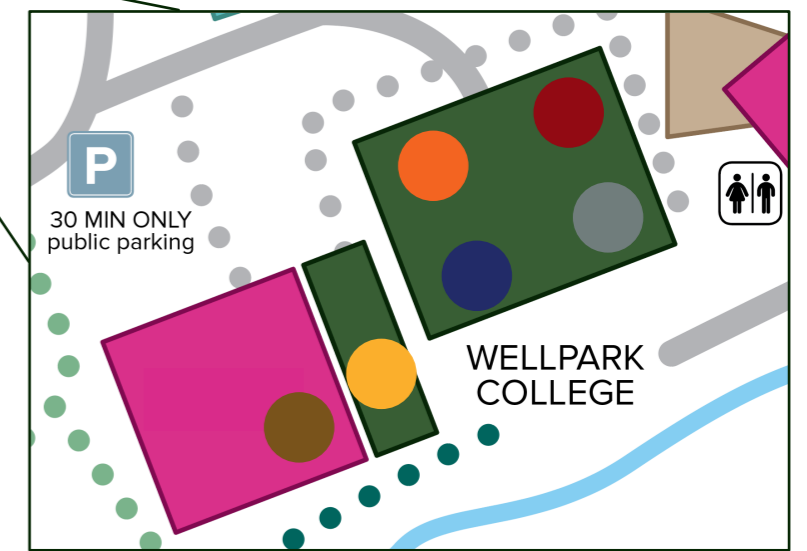

**WELLPARK**  
COLLEGE OF NATURAL THERAPIES

-  PUBLIC PARKING
-  TOILETS
-  SHOWERS
-  DINING
-  LAUNDRY
-  HIKING TRAILS
-  INFORMATION
-  WORKSHOP SPACES
-  RETREAT ACCOMMODATION
-  RESIDENTIAL ACCOMMODATION
-  FREE WIFI

-  PREMA CLINIC
-  RURU
-  LIBRARY
-  KERERU
-  PIWAKAWAKA
-  TUI

**zero waste**

Kawai Purapura aims for ZERO WASTE

Please use our recycle bins and be mindful of unnecessary consumption of water & electricity and disposal of waste.

Kawai Purapura is a smoke, alcohol and drug free environment.