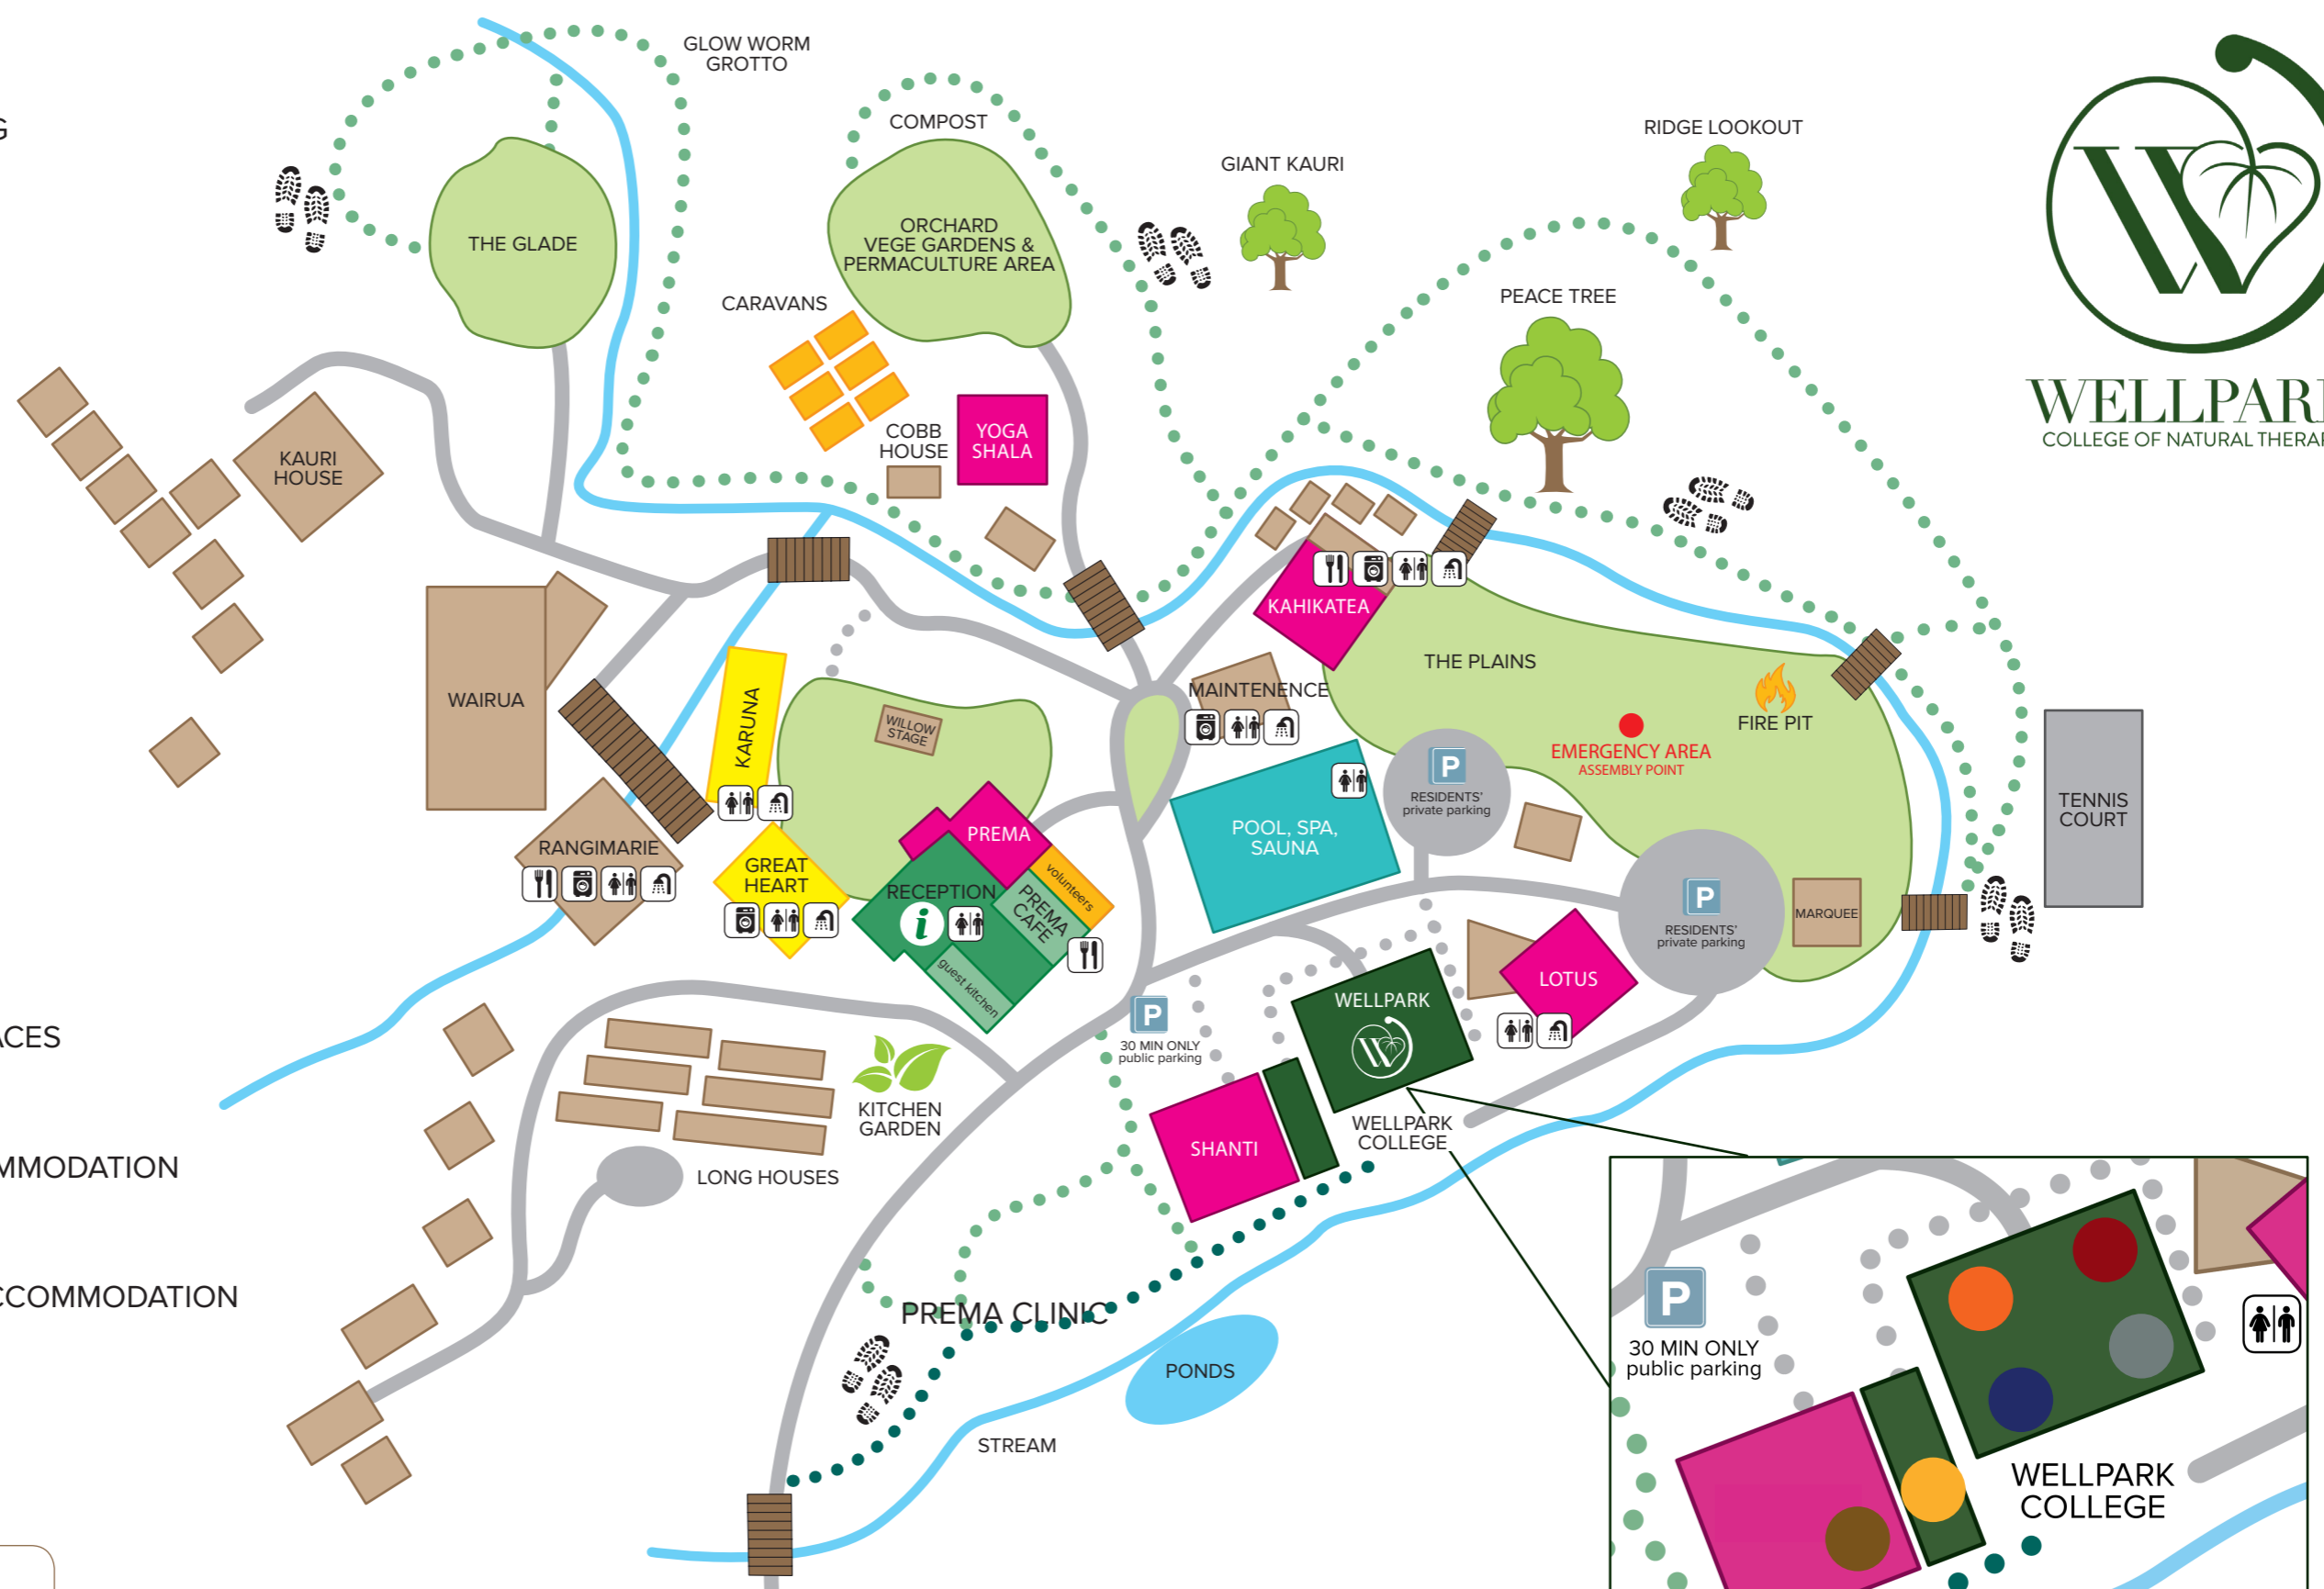

**WELLPARK**  
COLLEGE OF NATURAL THERAPIES

-  PUBLIC PARKING
-  TOILETS
-  SHOWERS
-  DINING
-  LAUNDRY
-  HIKING TRAILS
-  INFORMATION
-  WORKSHOP SPACES
-  RETREAT ACCOMMODATION
-  RESIDENTIAL ACCOMMODATION
-  FREE WIFI

-  PREMA CLINIC
-  RURU
-  LIBRARY
-  KERERU
-  PIWAKAWAKA
-  TUI

**zero waste**

Kawai Purapura aims for ZERO WASTE

Please use our recycle bins and be mindful of unnecessary consumption of water & electricity and disposal of waste.

Kawai Purapura is a smoke, alcohol and drug free environment.